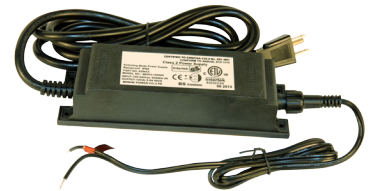

PAVER SPOT

PAVER SPOT

- Waterproof and submersible
 - Energy efficient and emits a “warm” light with a durable polycarbonate shell
 - Suitable for driveways, walkways, steps, decks, docks and more
 - 10 year warranty, 100,000 hour rated
 - 1.2 Watts, 1” Diameter, Height 5/8”, 6ft lead wire
- Available in 4 spot packs or complete kit (contains 8 spots, 60 Watt Transformer, Timer, Gel Caps)

DC TRANSFORMERS

- 36, 60, 100 watt versions
- DC specific constant even power supply
- 3 year warranty
- Waterproof (IP66) suitable for indoor or outdoor use
- Over voltage and thermal protection
- UL and ETL Safety rated

PHOTOCELL TIMER

- Indoor or Outdoor use
- Multiple time on/off settings
- 1 yr warranty
- Photo activated for hassle free on/off

LOW VOLTAGE WIRE

- Outdoor Rated, UL approved

16 Gauge Wire - 100 ft rolls - Suitable for runs over 75 ft
18 Gauge Wire - 100 ft rolls - Suitable for runs under 75 ft